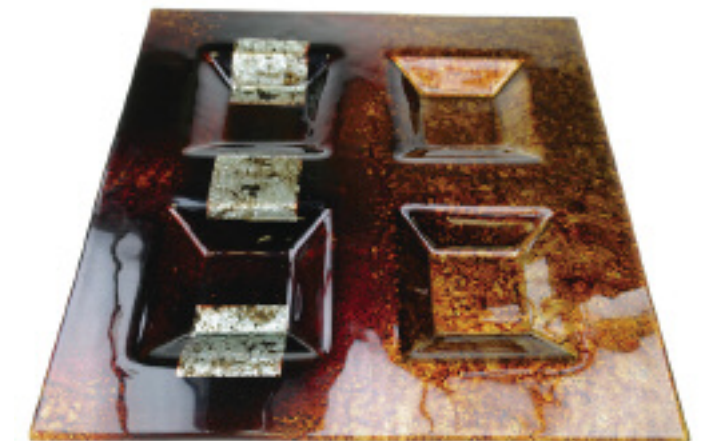

D2134-25 FLOWER SHAPED GLASS PLATE/
ASSIETTE EN VERRE FORME DE FLEUR 11.75"D

D1638-25 ABSTRACT GOLD OVAL PLATE/
ASSIETTE OVAL ABSTRAIT OR VERRE 15.5" x 10"

D1637-25 ABSTRACT GOLD GLASS VASE/
VASE ABSTRAIT OR VERRE 22.5"H

D1633-25 ABSTRACT GOLD GLASS PLATE/
ASSIETTE ABSTRAIT OR VERRE 14" x 14"

D1635-25 ABSTRACT GOLD GLASS PLATE/
ASSIETTE ABSTRAIT OR VERRE 12" x 12"

D1634-25 ABSTRACT GOLD PLATE WITH FOUR DIVISIONS/
ASSIETTE ABSTRAIT OR 4 DIVISION 14" x 14"