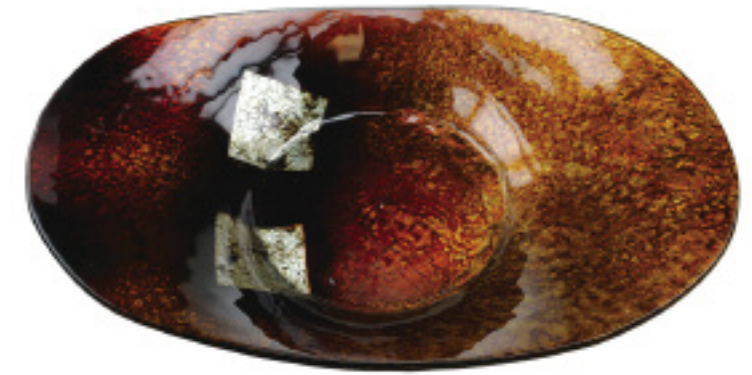

D1638-25 ABSTRACT GOLD OVAL PLATE/
ASSIETTE OVAL ABSTRAIT OR VERRE 15.5" x 10"