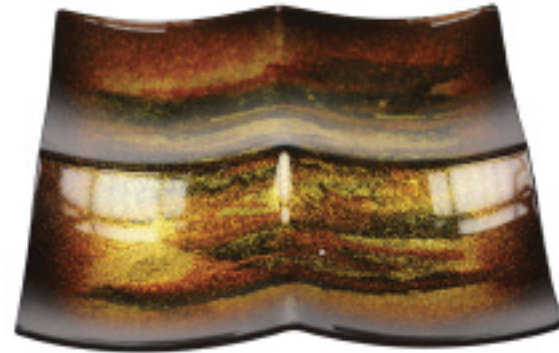

D2135-25 SQUARE AMBER GLASS PLATE/
ASSIETTE CARRÉ VERRE DECO AMBRE 10"L