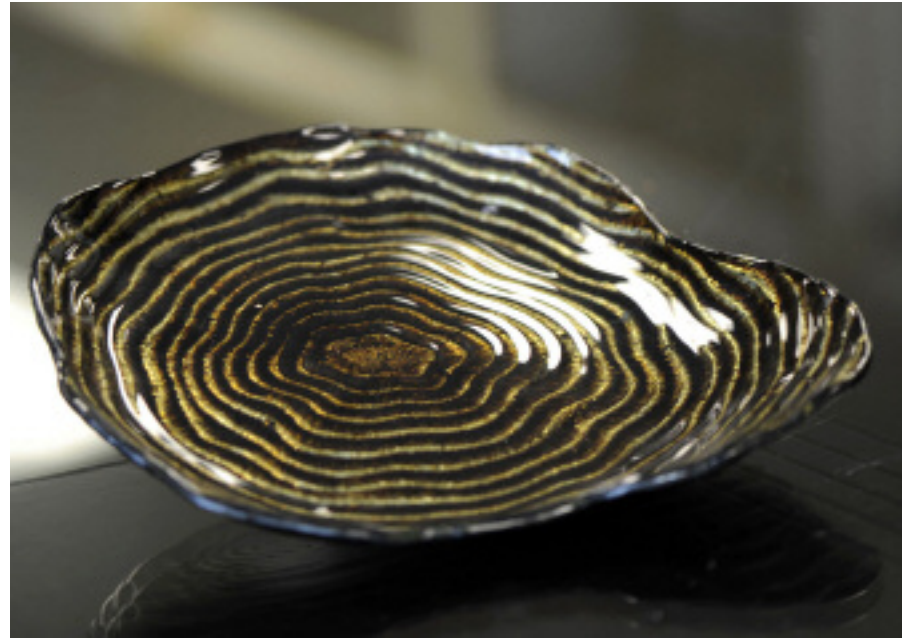

D2379-25 PLATE-DECO GLASS SEASHELL STYLE/
ASSIETTE VERRE DECO COQUILLAGE 11"