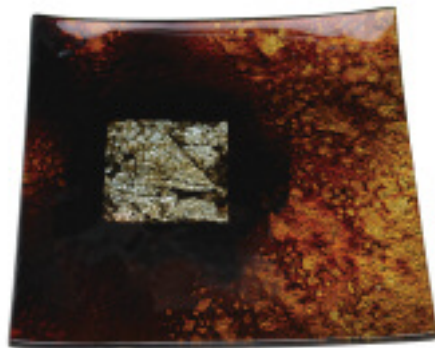

D1630-25 ABSTRACT GOLD GLASS PLATE/
ASSIETTE ABSTRAIT OR VERRE 7.5" x 7.5"