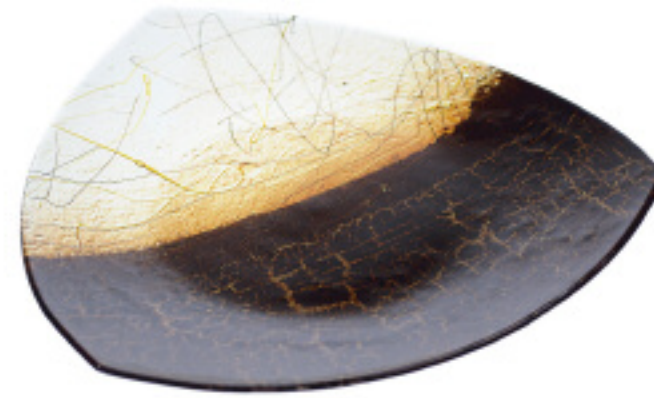

D2122-25 AMBER/CLEAR TRIANGULAR GLASS PLATE/
ASSIETTE TRIAN VERRE AMBRE/CLAIR 14"